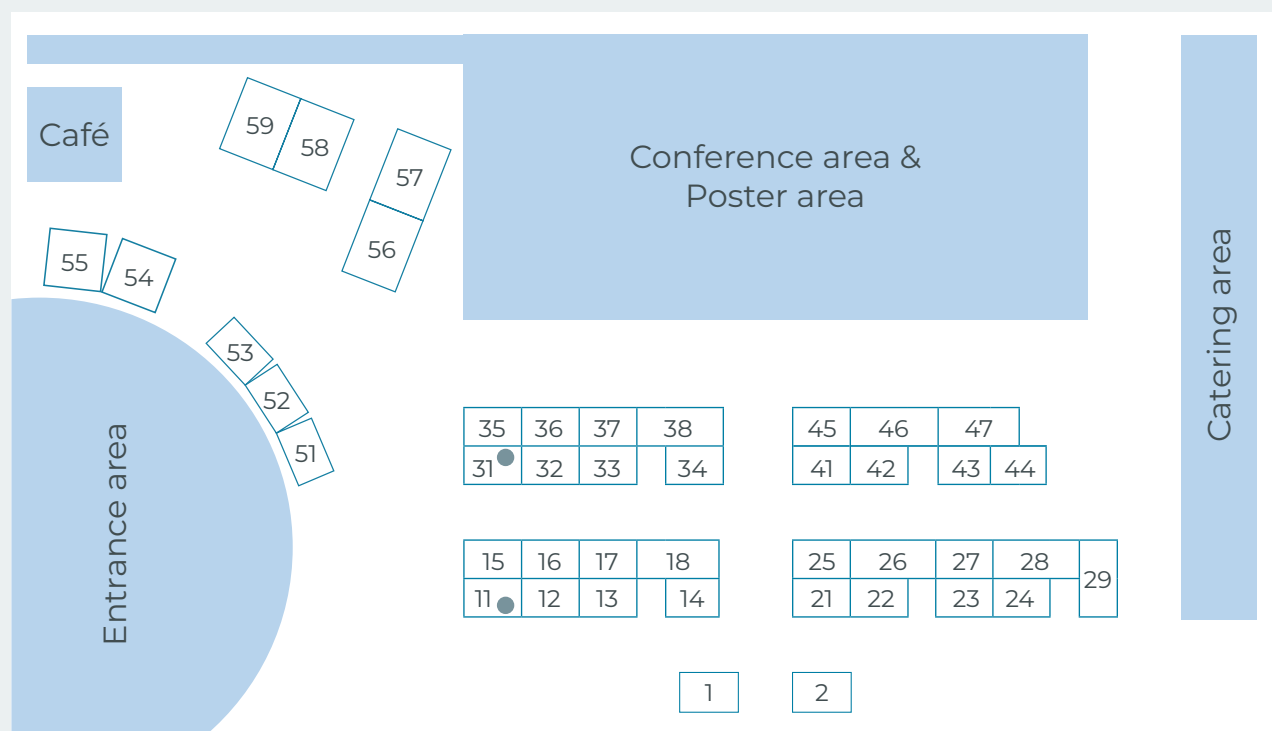

Exhibitor invitation

ITHEC is the leading international platform for innovations in the field of thermoplastic lightweight design. The event brings together the thermoplastic composites community – from industry and research to application developers and OEMs – and promotes direct exchange and practical technology transfer.

Book your booth now and take an active part in shaping the future of thermoplastic composites.

October 28-29, 2026 | Messe Bremen, Germany

Booth options

Booth size: 6 m²: 1, 2, 11, 12, 13, 14, 15, 16, 17, 21, 22, 23, 24, 25, 27, 31, 32, 33, 34, 35, 36, 37, 41, 42, 43, 44, 45, 51, 52, 53) | 8 m²: 29 | 9 m²: 18, 26, 28, 38, 46, 47, 54, 55 | 12 m²: 54, 55, 56, 57, 58, 59